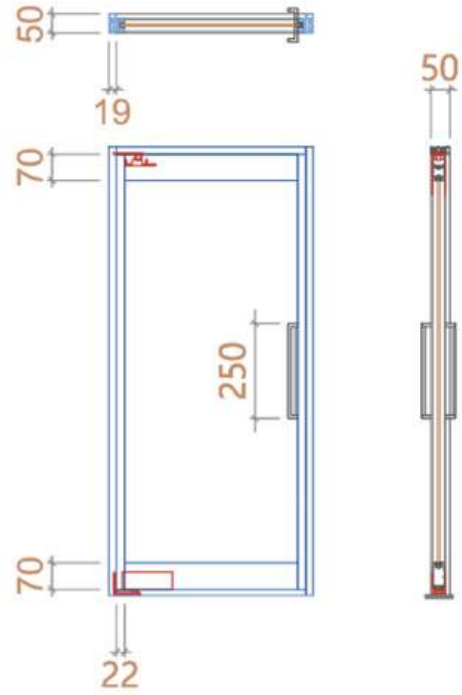

SIGNATURE SLIM SLIDING

HANGER SLIDING

1TRACK 1SLIDING

1TRACK 1SLIDING+1FIX / CORNER 1TRACK 1SLIDING+1FIX

1TRACK 2SLIDING / CORNER 1TRACK 2SLIDING

SPEC LIST

SIGNATURE SLIM SLIDING

2TRACK 1SLIDING+1FIX

2TRACK 2SLIDING

2TRACK 4SLIDING / CORNER 2TRACK 4SLIDING

2TRACK 2SLIDING+2FIX / CORNER 2TRACK 2SLIDING+2FIX

SPEC LIST

SIGNATURE SLIM SWING DOOR

양면 1스윙도어

양면 2스윙 비대칭도어

양면 2스윙 정대칭도어

피봇 1스윙도어

피봇 2스윙 비대칭도어

피봇 2스윙 정대칭도어

SPEC LIST

PARTITION