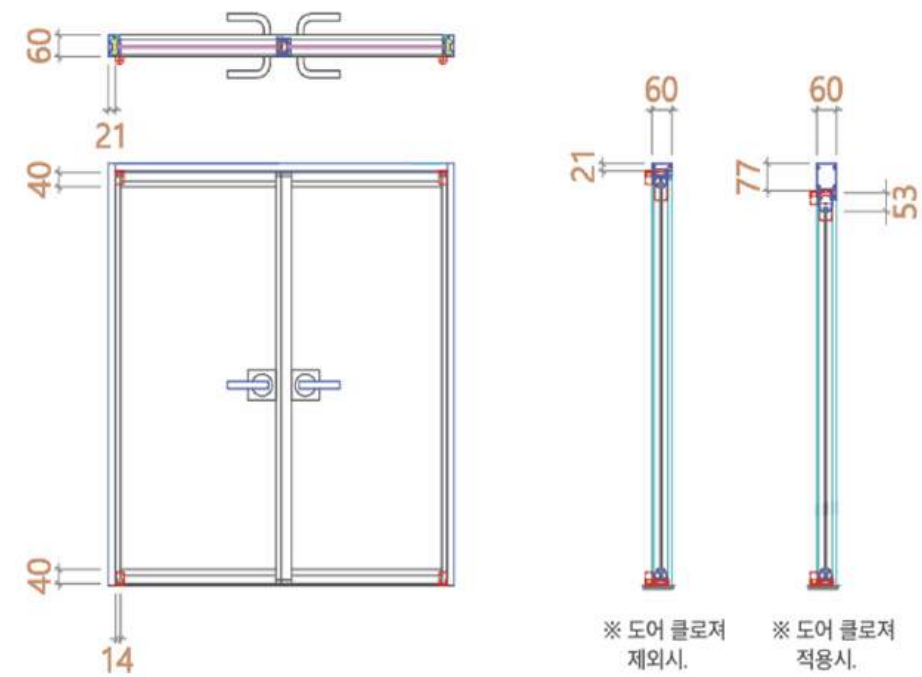

SIGNATURE SLIM SLIDING

HANGER SLIDING

1TRACK 1SLIDING

1TRACK 1SLIDING+1FIX / CORNER 1TRACK 1SLIDING+1FIX

1TRACK 2SLIDING / CORNER 1TRACK 2SLIDING

SPEC LIST

SIGNATURE SLIM SLIDING

2TRACK 1SLIDING+1FIX

2TRACK 2SLIDING

2TRACK 4SLIDING / CORNER 2TRACK 4SLIDING

2TRACK 2SLIDING+2FIX / CORNER 2TRACK 2SLIDING+2FIX

SPEC LIST

SIGNATURE SLIM SWING DOOR

양면 1스윙도어

양면 2스윙 비대칭도어

양면 2스윙 정대칭도어

피봇 1스윙도어

피봇 2스윙 비대칭도어

피봇 2스윙 정대칭도어

SPEC LIST

PARTITION