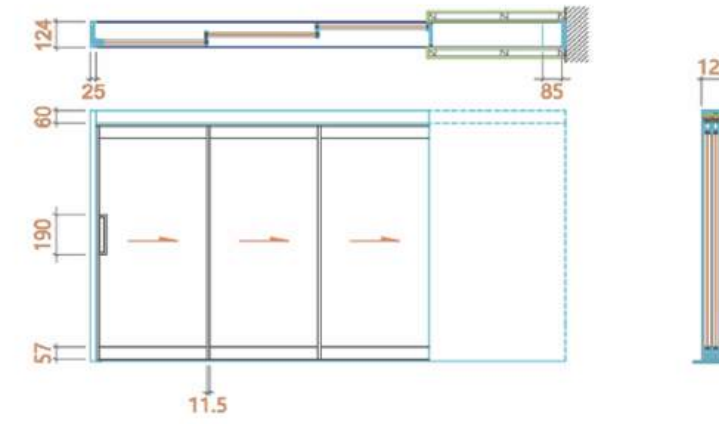

4연동 포켓(분합문)

3연동

6연동(분합문)

3연동포켓

6연동포켓(분합문)

4연동

8연동(분합문)

SPEC LIST

SIGNATURE SLIM SLIDING

HANGER SLIDING

1TRACK 1SLIDING

1TRACK 1SLIDING+1FIX / CORNER 1TRACK 1SLIDING+1FIX

1TRACK 2SLIDING / CORNER 1TRACK 2SLIDING

SPEC LIST

SIGNATURE SLIM SLIDING

2TRACK 1SLIDING+1FIX

2TRACK 2SLIDING

2TRACK 4SLIDING / CORNER 2TRACK 4SLIDING

2TRACK 2SLIDING+2FIX / CORNER 2TRACK 2SLIDING+2FIX

SPEC LIST

SIGNATURE SLIM SWING DOOR

양면 1스윙도어

양면 2스윙 비대칭도어

양면 2스윙 정대칭도어