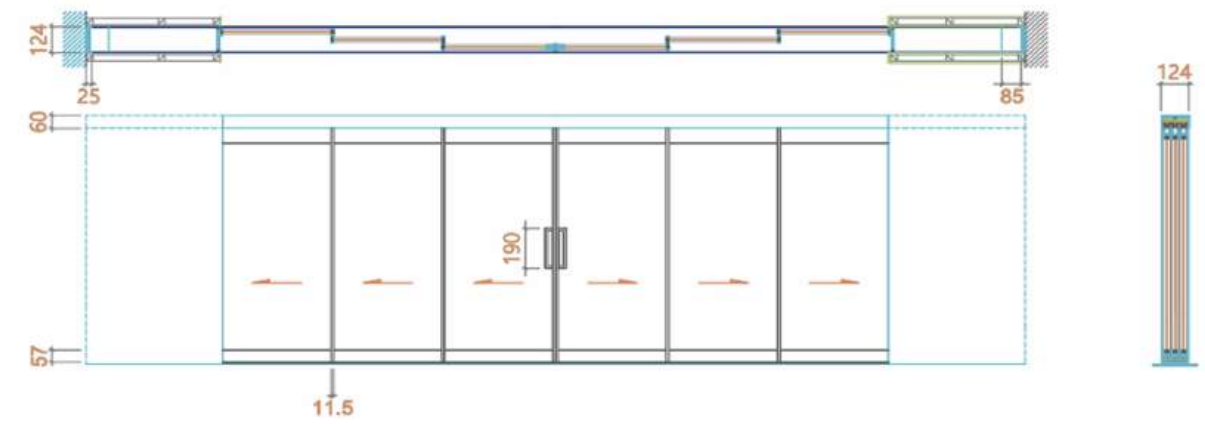

4연동 포켓(분합문)

3연동

6연동(분합문)

3연동포켓

6연동포켓(분합문)

4연동

8연동(분합문)

SPEC LIST

SIGNATURE SLIM SLIDING

HANGER SLIDING

1TRACK 1SLIDING

1TRACK 1SLIDING+1FIX / CORNER 1TRACK 1SLIDING+1FIX

1TRACK 2SLIDING / CORNER 1TRACK 2SLIDING

SPEC LIST

SIGNATURE SLIM SLIDING

2TRACK 1SLIDING+1FIX

2TRACK 2SLIDING

2TRACK 4SLIDING / CORNER 2TRACK 4SLIDING

2TRACK 2SLIDING+2FIX / CORNER 2TRACK 2SLIDING+2FIX

SPEC LIST

SIGNATURE SLIM SWING DOOR

양면 1스윙도어

양면 2스윙 비대칭도어

양면 2스윙 정대칭도어