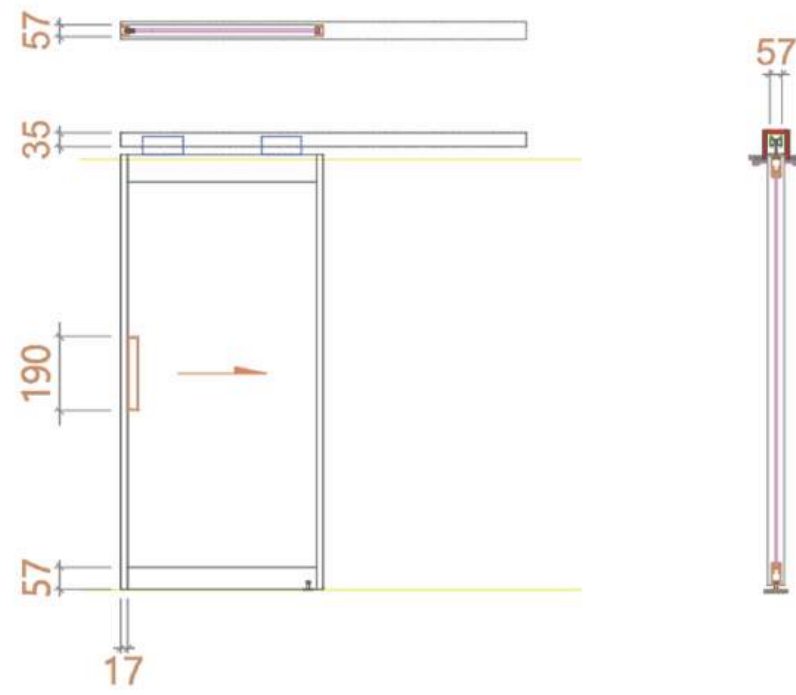

4연동 포켓(분합문)

3연동

6연동(분합문)

3연동포켓

6연동포켓(분합문)

4연동

8연동(분합문)

SPEC LIST

SIGNATURE SLIM SLIDING

HANGER SLIDING

1TRACK 1SLIDING

1TRACK 1SLIDING+1FIX / CORNER 1TRACK 1SLIDING+1FIX

1TRACK 2SLIDING / CORNER 1TRACK 2SLIDING

SPEC LIST

SIGNATURE SLIM SLIDING

2TRACK 1SLIDING+1FIX

2TRACK 2SLIDING

2TRACK 4SLIDING / CORNER 2TRACK 4SLIDING

2TRACK 2SLIDING+2FIX / CORNER 2TRACK 2SLIDING+2FIX

SPEC LIST

SIGNATURE SLIM SWING DOOR

양면 1스윙도어

양면 2스윙 비대칭도어

양면 2스윙 정대칭도어