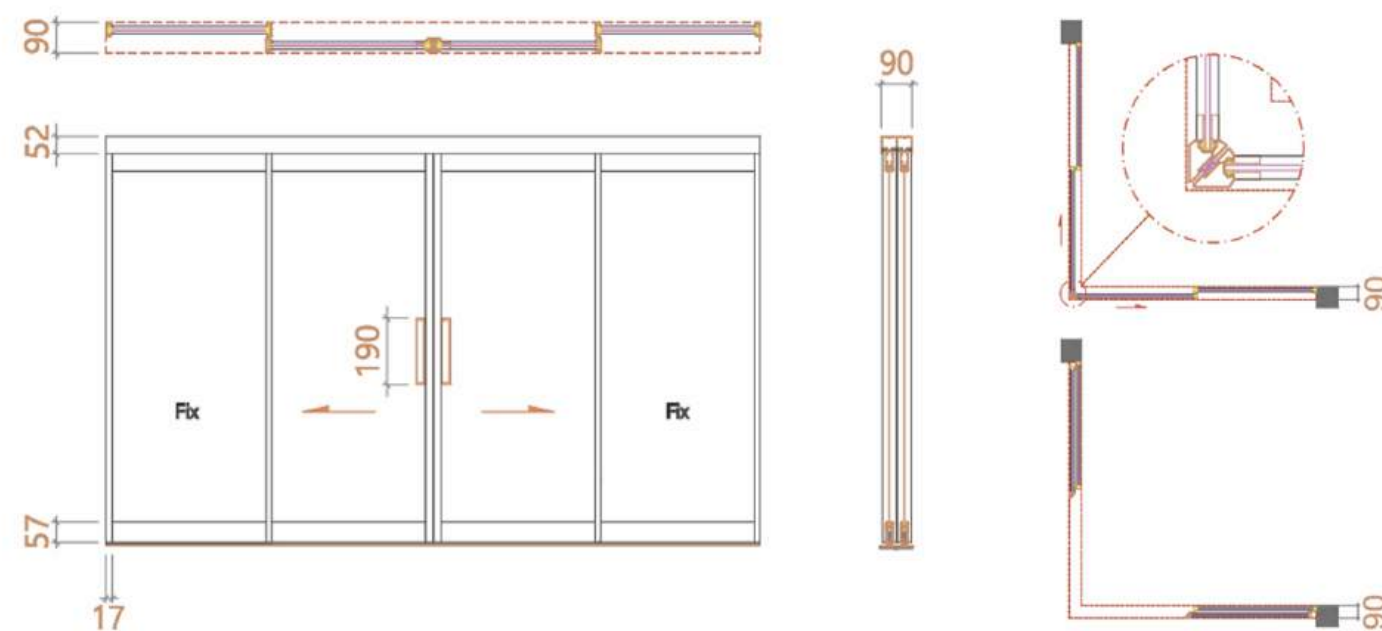

SIGNATURE SLIM SLIDING

HANGER SLIDING

1TRACK 1SLIDING

1TRACK 1SLIDING+1FIX / CORNER 1TRACK 1SLIDING+1FIX

1TRACK 2SLIDING / CORNER 1TRACK 2SLIDING

SPEC LIST

SIGNATURE SLIM SLIDING

2TRACK 1SLIDING+1FIX

2TRACK 2SLIDING

2TRACK 4SLIDING / CORNER 2TRACK 4SLIDING

2TRACK 2SLIDING+2FIX / CORNER 2TRACK 2SLIDING+2FIX

SPEC LIST

SIGNATURE SLIM SWING DOOR

양면 1스윙도어

양면 2스윙 비대칭도어

양면 2스윙 정대칭도어