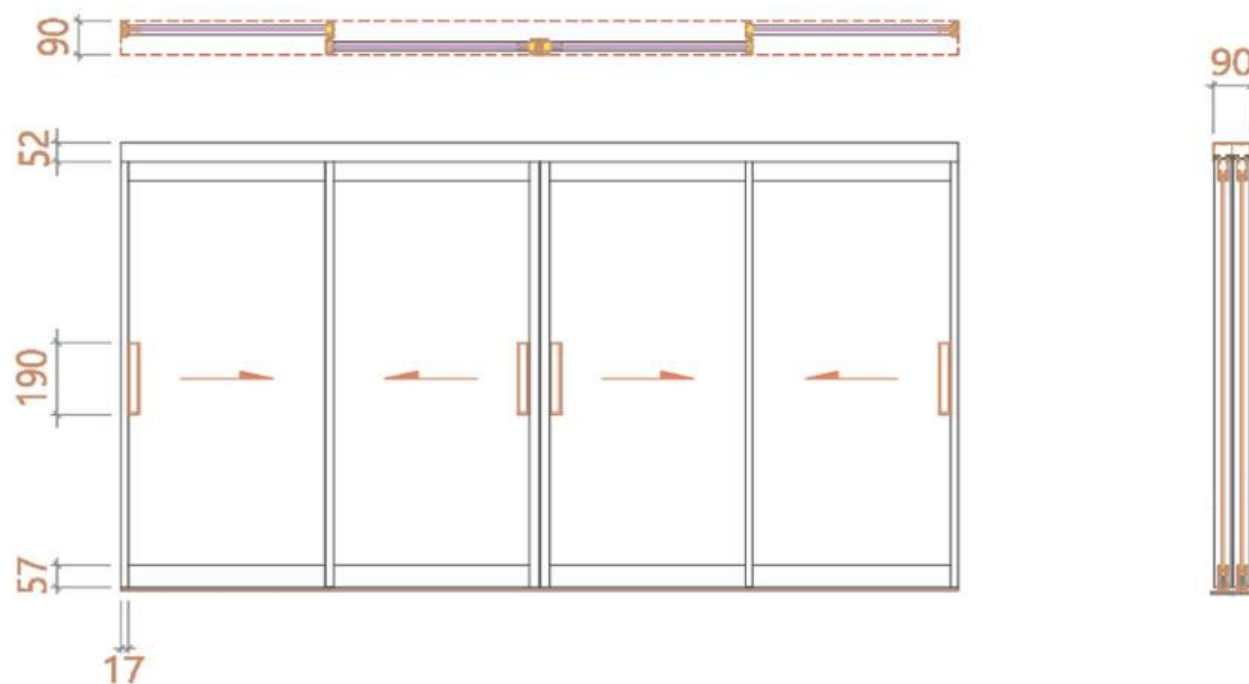

SIGNATURE SLIM SLIDING

HANGER SLIDING

1TRACK 1SLIDING

1TRACK 1SLIDING+1FIX / CORNER 1TRACK 1SLIDING+1FIX

1TRACK 2SLIDING / CORNER 1TRACK 2SLIDING

SPEC LIST

SIGNATURE SLIM SLIDING

2TRACK 1SLIDING+1FIX

2TRACK 2SLIDING

2TRACK 4SLIDING / CORNER 2TRACK 4SLIDING

2TRACK 2SLIDING+2FIX / CORNER 2TRACK 2SLIDING+2FIX

SPEC LIST

SIGNATURE SLIM SWING DOOR

양면 1스윙도어

양면 2스윙 비대칭도어

양면 2스윙 정대칭도어