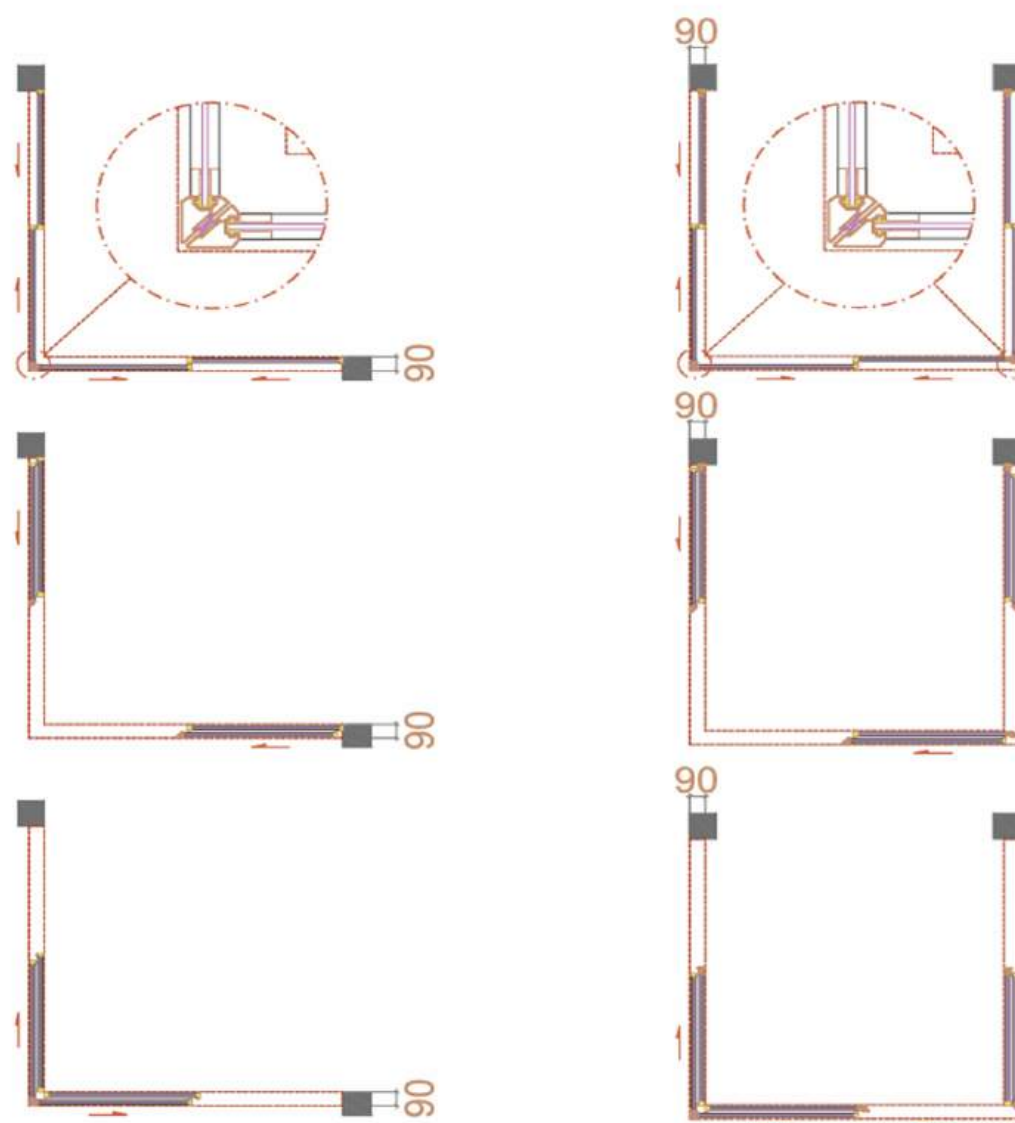

4연동 포켓(분합문)

3연동

6연동(분합문)

3연동포켓

6연동포켓(분합문)

4연동

8연동(분합문)

SPEC LIST

SIGNATURE SLIM SLIDING

HANGER SLIDING

1TRACK 1SLIDING

1TRACK 1SLIDING+1FIX / CORNER 1TRACK 1SLIDING+1FIX

1TRACK 2SLIDING / CORNER 1TRACK 2SLIDING

SPEC LIST

SIGNATURE SLIM SLIDING

2TRACK 1SLIDING+1FIX

2TRACK 2SLIDING

2TRACK 4SLIDING / CORNER 2TRACK 4SLIDING

2TRACK 2SLIDING+2FIX / CORNER 2TRACK 2SLIDING+2FIX

SPEC LIST

SIGNATURE SLIM SWING DOOR

양면 1스윙도어

양면 2스윙 비대칭도어

양면 2스윙 정대칭도어