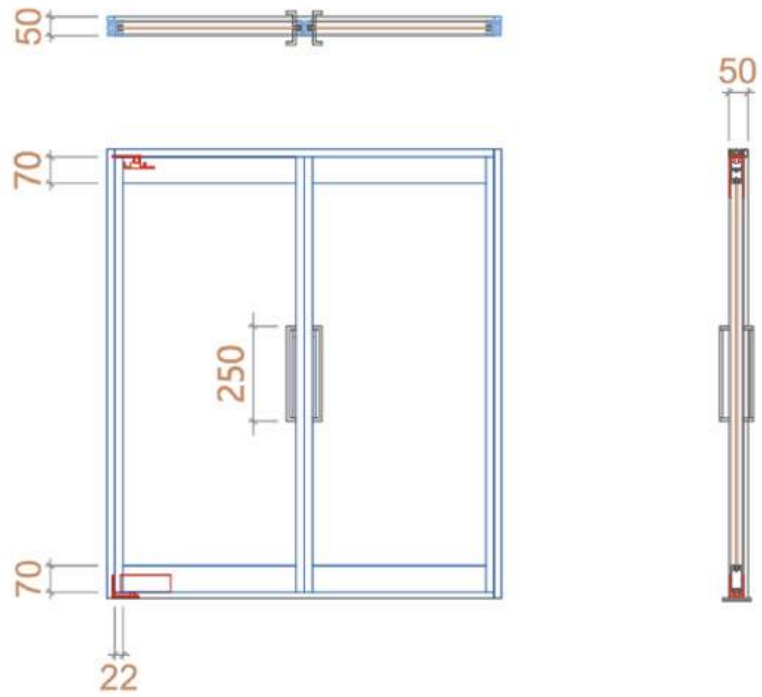

SIGNATURE SLIM SLIDING

HANGER SLIDING

1TRACK 1SLIDING

1TRACK 1SLIDING+1FIX / CORNER 1TRACK 1SLIDING+1FIX

1TRACK 2SLIDING / CORNER 1TRACK 2SLIDING

SPEC LIST

SIGNATURE SLIM SLIDING

2TRACK 1SLIDING+1FIX

2TRACK 2SLIDING

2TRACK 4SLIDING / CORNER 2TRACK 4SLIDING

2TRACK 2SLIDING+2FIX / CORNER 2TRACK 2SLIDING+2FIX

SPEC LIST

SIGNATURE SLIM SWING DOOR

양면 1스윙도어

양면 2스윙 비대칭도어

양면 2스윙 정대칭도어

피봇 1스윙도어

피봇 2스윙 비대칭도어

피봇 2스윙 정대칭도어

SPEC LIST

PARTITION