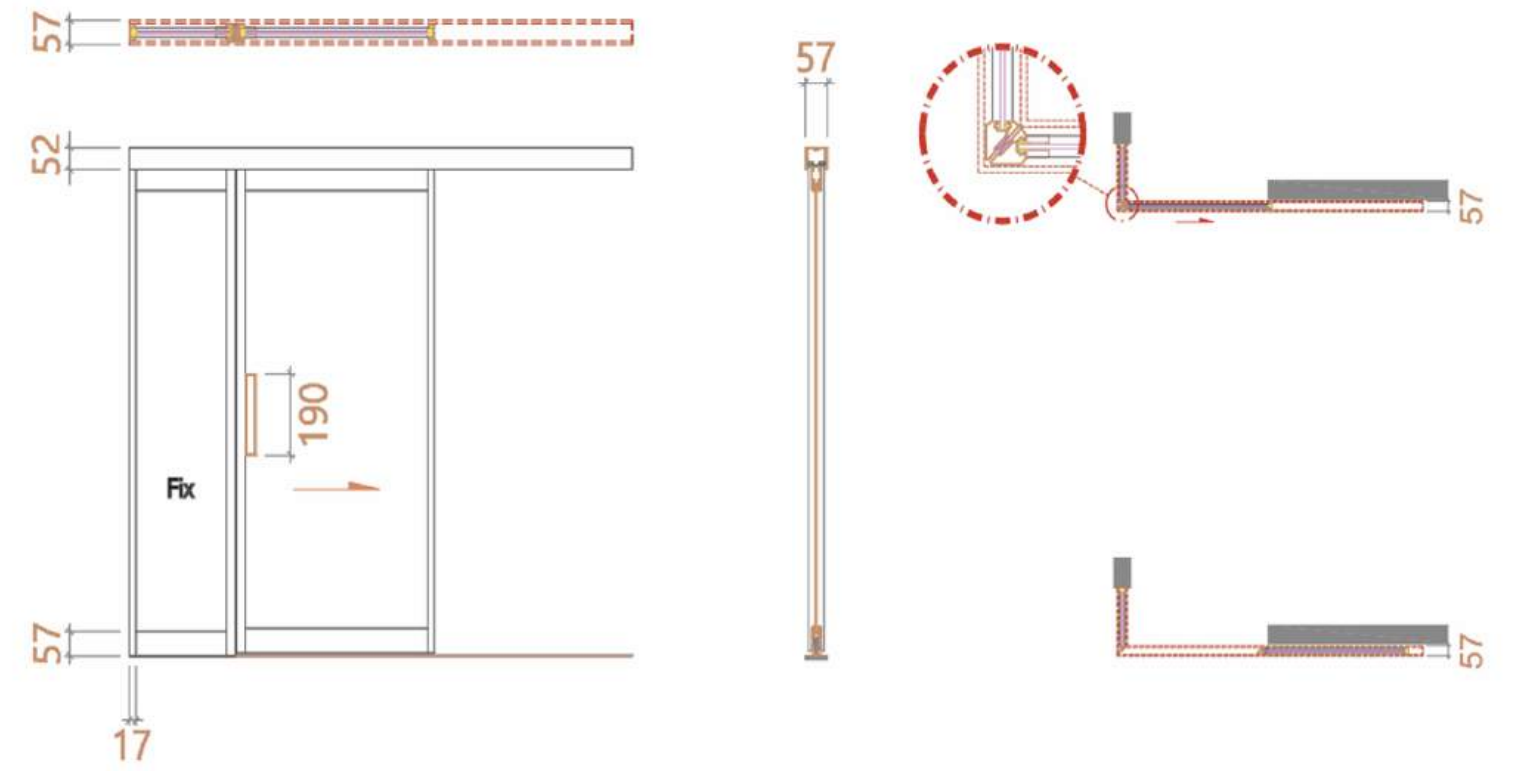

SIGNATURE SLIM SLIDING

HANGER SLIDING

1TRACK 1SLIDING

1TRACK 1SLIDING+1FIX / CORNER 1TRACK 1SLIDING+1FIX

1TRACK 2SLIDING / CORNER 1TRACK 2SLIDING

SPEC LIST

SIGNATURE SLIM SLIDING

2TRACK 1SLIDING+1FIX

2TRACK 2SLIDING

2TRACK 4SLIDING / CORNER 2TRACK 4SLIDING

2TRACK 2SLIDING+2FIX / CORNER 2TRACK 2SLIDING+2FIX

SPEC LIST

SIGNATURE SLIM SWING DOOR

양면 1스윙도어

양면 2스윙 비대칭도어

양면 2스윙 정대칭도어