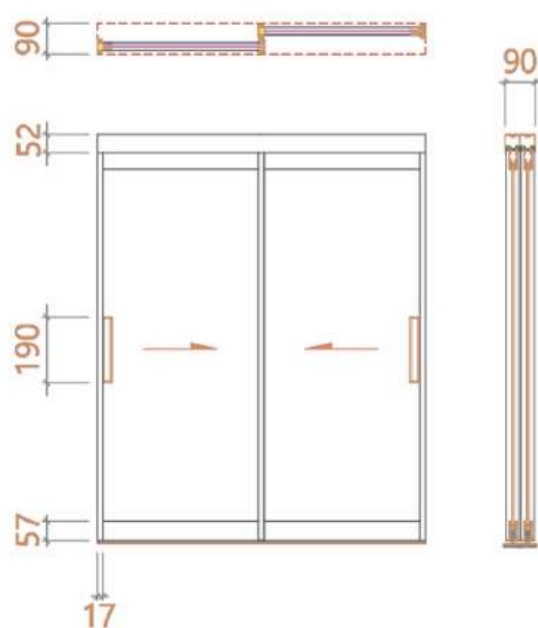

SIGNATURE SLIM SLIDING

HANGER SLIDING

1TRACK 1SLIDING

1TRACK 1SLIDING+1FIX / CORNER 1TRACK 1SLIDING+1FIX

1TRACK 2SLIDING / CORNER 1TRACK 2SLIDING

SPEC LIST

SIGNATURE SLIM SLIDING

2TRACK 1SLIDING+1FIX

2TRACK 2SLIDING

2TRACK 4SLIDING / CORNER 2TRACK 4SLIDING

2TRACK 2SLIDING+2FIX / CORNER 2TRACK 2SLIDING+2FIX

SPEC LIST

SIGNATURE SLIM SWING DOOR

양면 1스윙도어

양면 2스윙 비대칭도어

양면 2스윙 정대칭도어