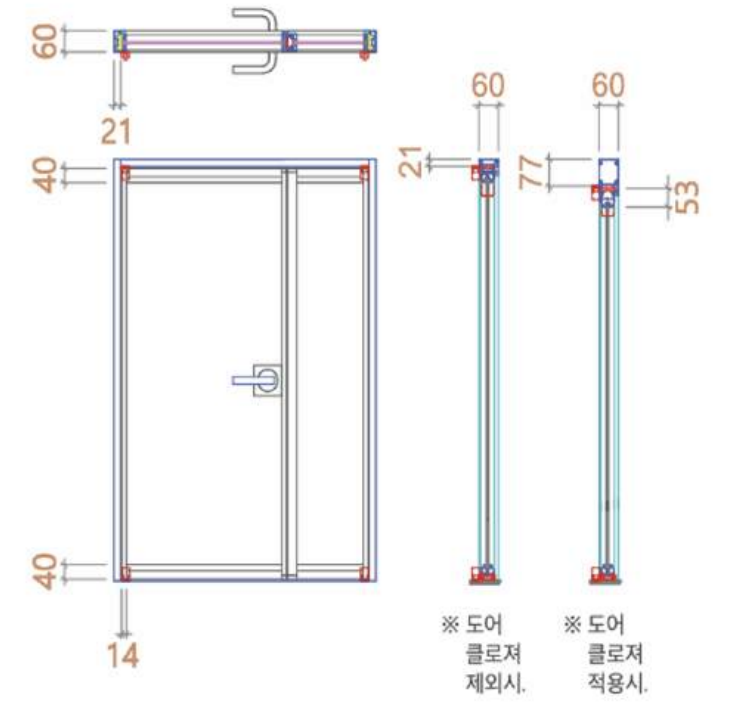

SIGNATURE SLIM SLIDING

HANGER SLIDING

1TRACK 1SLIDING

1TRACK 1SLIDING+1FIX / CORNER 1TRACK 1SLIDING+1FIX

1TRACK 2SLIDING / CORNER 1TRACK 2SLIDING

SPEC LIST

SIGNATURE SLIM SLIDING

2TRACK 1SLIDING+1FIX

2TRACK 2SLIDING

2TRACK 4SLIDING / CORNER 2TRACK 4SLIDING

2TRACK 2SLIDING+2FIX / CORNER 2TRACK 2SLIDING+2FIX

SPEC LIST

SIGNATURE SLIM SWING DOOR

양면 1스윙도어

양면 2스윙 비대칭도어

양면 2스윙 정대칭도어

피봇 1스윙도어

피봇 2스윙 비대칭도어

피봇 2스윙 정대칭도어

SPEC LIST

PARTITION