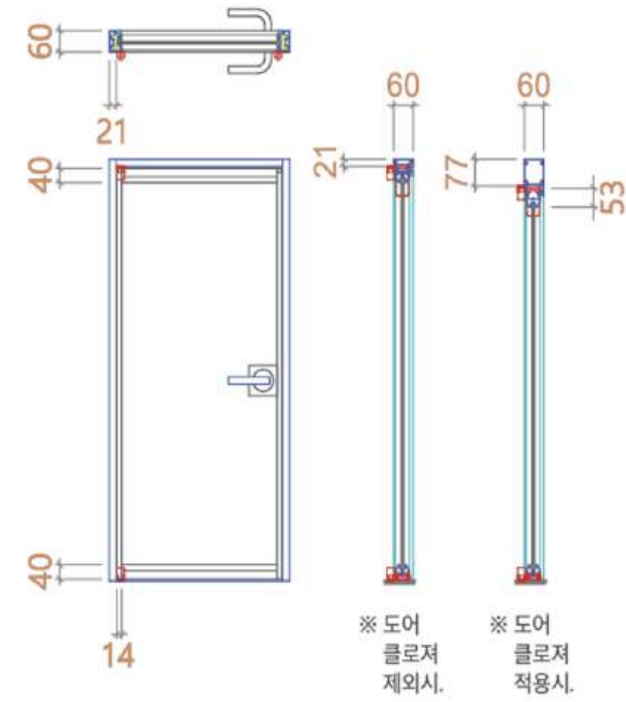

SIGNATURE SLIM SLIDING

HANGER SLIDING

1TRACK 1SLIDING

1TRACK 1SLIDING+1FIX / CORNER 1TRACK 1SLIDING+1FIX

1TRACK 2SLIDING / CORNER 1TRACK 2SLIDING

SPEC LIST

SIGNATURE SLIM SLIDING

2TRACK 1SLIDING+1FIX

2TRACK 2SLIDING

2TRACK 4SLIDING / CORNER 2TRACK 4SLIDING

2TRACK 2SLIDING+2FIX / CORNER 2TRACK 2SLIDING+2FIX

SPEC LIST

SIGNATURE SLIM SWING DOOR

양면 1스윙도어

양면 2스윙 비대칭도어

양면 2스윙 정대칭도어

피봇 1스윙도어

피봇 2스윙 비대칭도어

피봇 2스윙 정대칭도어

SPEC LIST

PARTITION