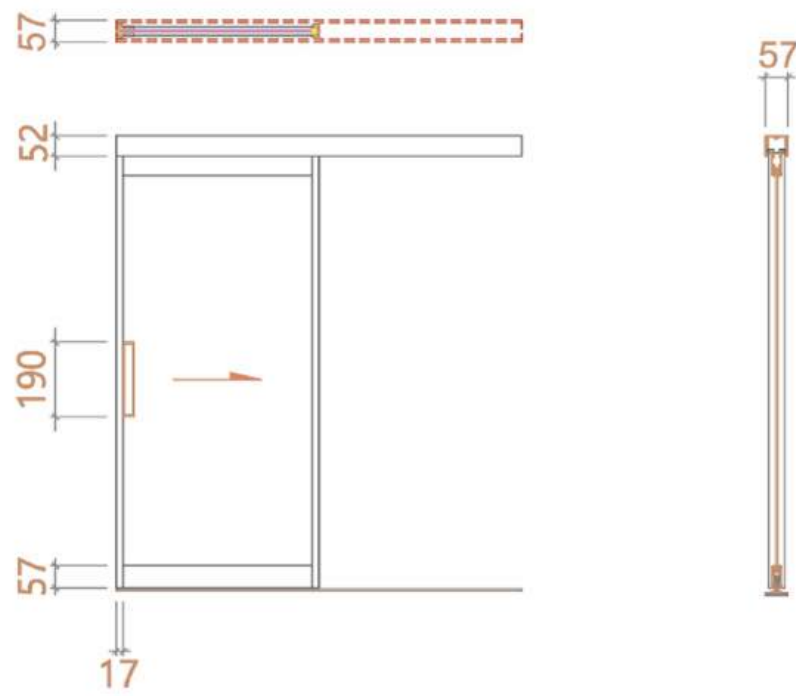

4연동 포켓(분합문)

3연동

6연동(분합문)

3연동포켓

6연동포켓(분합문)

4연동

8연동(분합문)

SPEC LIST

SIGNATURE SLIM SLIDING

HANGER SLIDING

1TRACK 1SLIDING

1TRACK 1SLIDING+1FIX / CORNER 1TRACK 1SLIDING+1FIX

1TRACK 2SLIDING / CORNER 1TRACK 2SLIDING

SPEC LIST

SIGNATURE SLIM SLIDING

2TRACK 1SLIDING+1FIX

2TRACK 2SLIDING

2TRACK 4SLIDING / CORNER 2TRACK 4SLIDING

2TRACK 2SLIDING+2FIX / CORNER 2TRACK 2SLIDING+2FIX

SPEC LIST

SIGNATURE SLIM SWING DOOR

양면 1스윙도어

양면 2스윙 비대칭도어

양면 2스윙 정대칭도어