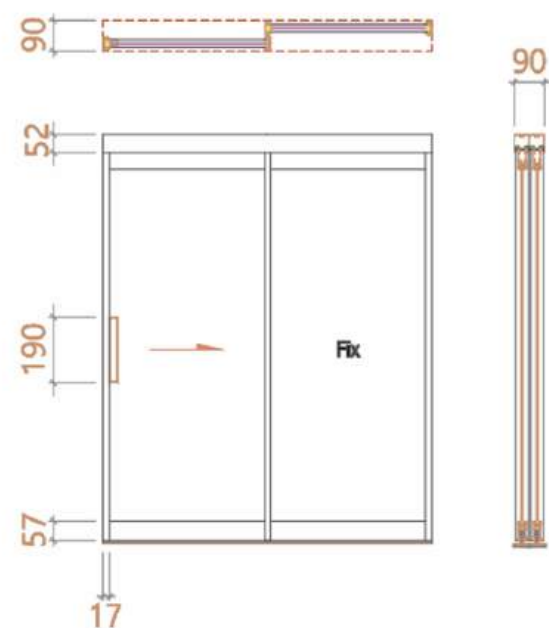

SIGNATURE SLIM SLIDING

HANGER SLIDING

1TRACK 1SLIDING

1TRACK 1SLIDING+1FIX / CORNER 1TRACK 1SLIDING+1FIX

1TRACK 2SLIDING / CORNER 1TRACK 2SLIDING

SPEC LIST

SIGNATURE SLIM SLIDING

2TRACK 1SLIDING+1FIX

2TRACK 2SLIDING

2TRACK 4SLIDING / CORNER 2TRACK 4SLIDING

2TRACK 2SLIDING+2FIX / CORNER 2TRACK 2SLIDING+2FIX

SPEC LIST

SIGNATURE SLIM SWING DOOR

양면 1스윙도어

양면 2스윙 비대칭도어

양면 2스윙 정대칭도어