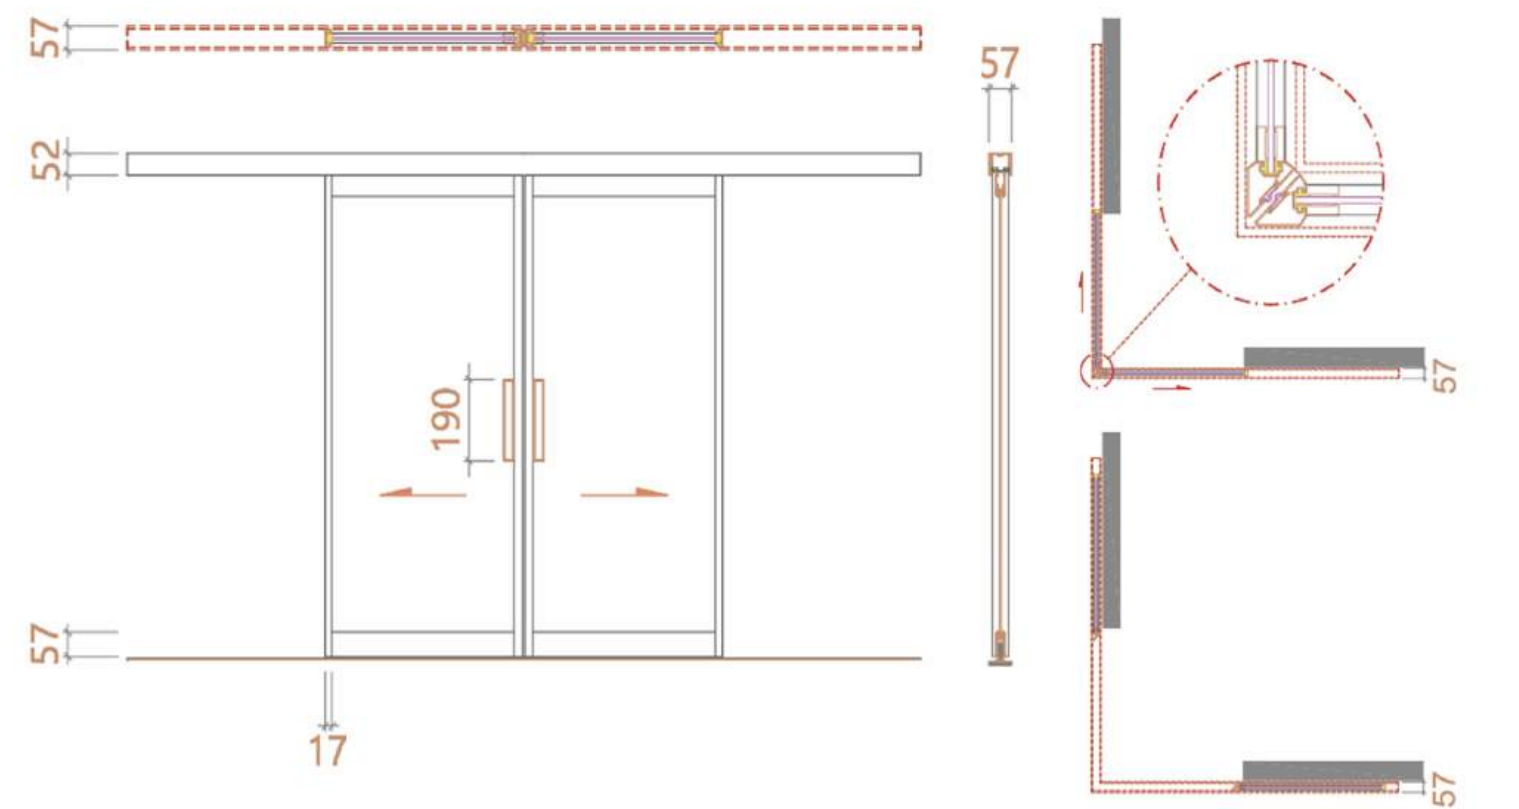

SIGNATURE SLIM SLIDING

HANGER SLIDING

1TRACK 1SLIDING

1TRACK 1SLIDING+1FIX / CORNER 1TRACK 1SLIDING+1FIX

1TRACK 2SLIDING / CORNER 1TRACK 2SLIDING

SPEC LIST

SIGNATURE SLIM SLIDING

2TRACK 1SLIDING+1FIX

2TRACK 2SLIDING

2TRACK 4SLIDING / CORNER 2TRACK 4SLIDING

2TRACK 2SLIDING+2FIX / CORNER 2TRACK 2SLIDING+2FIX

SPEC LIST

SIGNATURE SLIM SWING DOOR

양면 1스윙도어

양면 2스윙 비대칭도어

양면 2스윙 정대칭도어