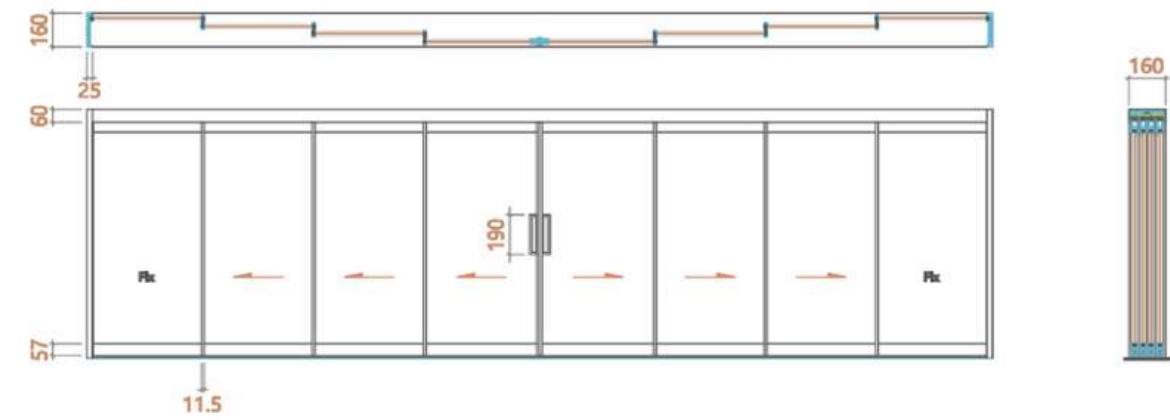

4연동 포켓(분합문)

3연동

6연동(분합문)

3연동포켓

6연동포켓(분합문)

4연동

8연동(분합문)

SPEC LIST

SIGNATURE SLIM SLIDING

HANGER SLIDING

1TRACK 1SLIDING

1TRACK 1SLIDING+1FIX / CORNER 1TRACK 1SLIDING+1FIX

1TRACK 2SLIDING / CORNER 1TRACK 2SLIDING

SPEC LIST

SIGNATURE SLIM SLIDING

2TRACK 1SLIDING+1FIX

2TRACK 2SLIDING

2TRACK 4SLIDING / CORNER 2TRACK 4SLIDING

2TRACK 2SLIDING+2FIX / CORNER 2TRACK 2SLIDING+2FIX

SPEC LIST

SIGNATURE SLIM SWING DOOR

양면 1스윙도어

양면 2스윙 비대칭도어

양면 2스윙 정대칭도어