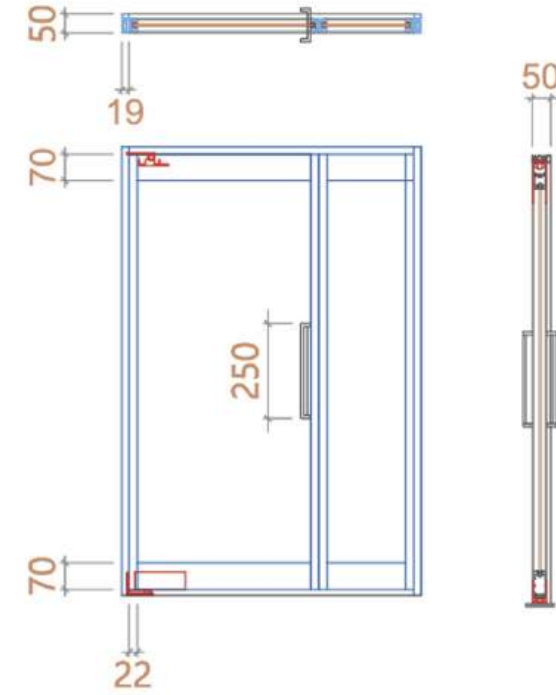

SIGNATURE SLIM SLIDING

HANGER SLIDING

1TRACK 1SLIDING

1TRACK 1SLIDING+1FIX / CORNER 1TRACK 1SLIDING+1FIX

1TRACK 2SLIDING / CORNER 1TRACK 2SLIDING

SPEC LIST

SIGNATURE SLIM SLIDING

2TRACK 1SLIDING+1FIX

2TRACK 2SLIDING

2TRACK 4SLIDING / CORNER 2TRACK 4SLIDING

2TRACK 2SLIDING+2FIX / CORNER 2TRACK 2SLIDING+2FIX

SPEC LIST

SIGNATURE SLIM SWING DOOR

양면 1스윙도어

양면 2스윙 비대칭도어

양면 2스윙 정대칭도어

피봇 1스윙도어

피봇 2스윙 비대칭도어

피봇 2스윙 정대칭도어

SPEC LIST

PARTITION